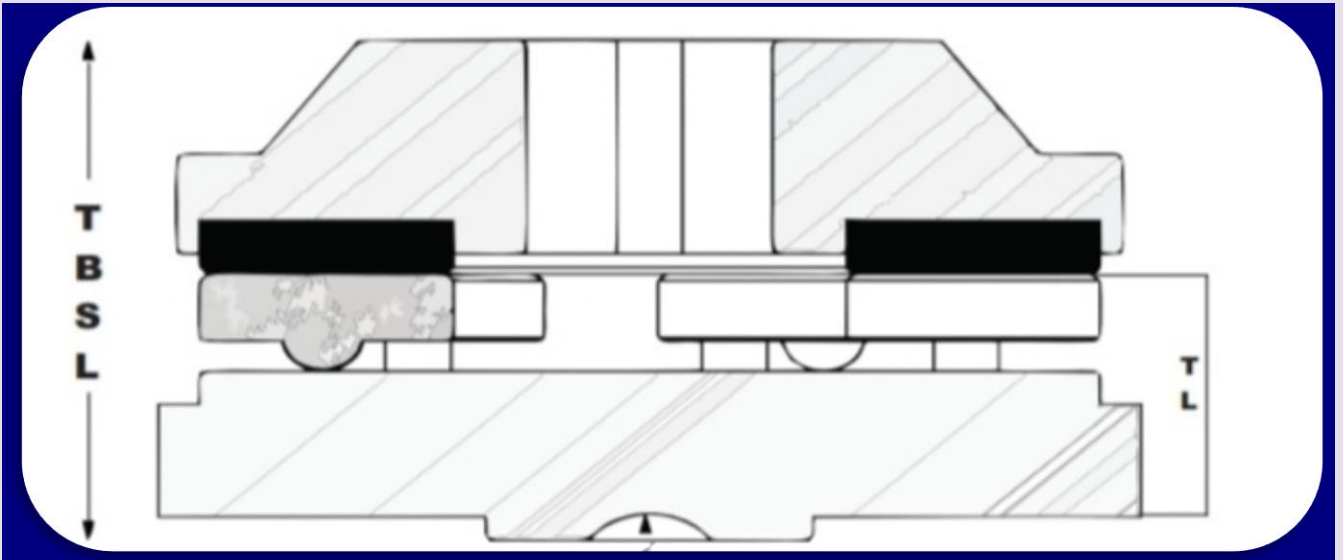

REFERENCE DRAWING

OD	OUTER DIAMETER
ID	INNER DIAMETER
LL	LOCK LENGTH
TL	TOTAL LENGTH
KW	KEY WAY
TBSL	TOTAL BEARING SET LENGTH