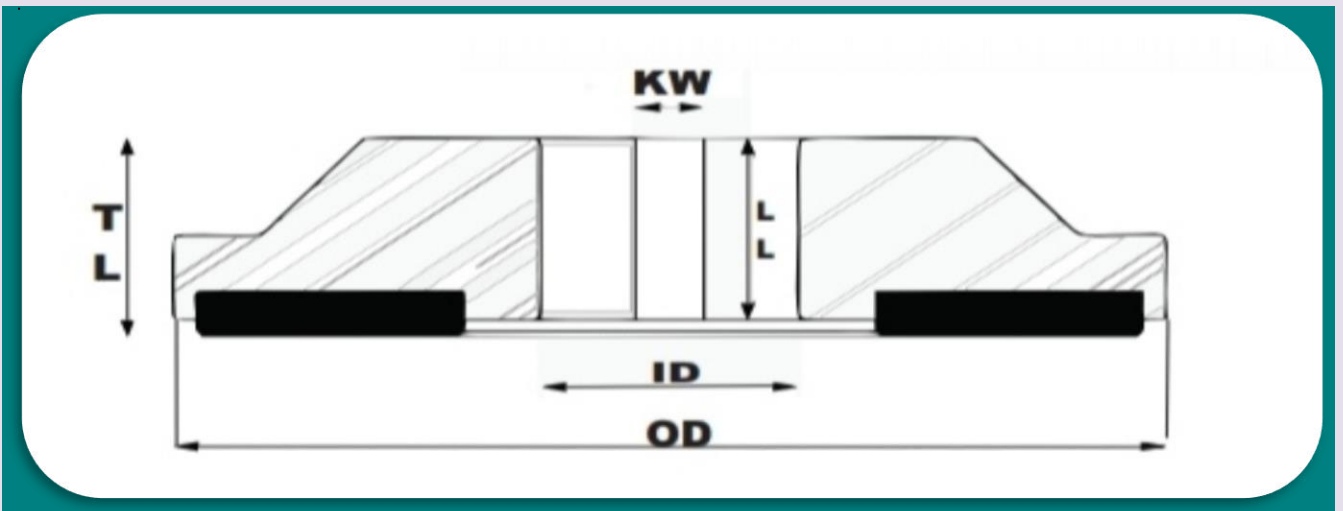

REFERENCE DRAWING

OD	OUTER DIAMETER
ID	INNER DIAMETER
LL	LOCK LENGTH
TL	TOTAL LENGTH
KW	KEY WAY
TBSL	TOTAL BEARING SET LENGTH